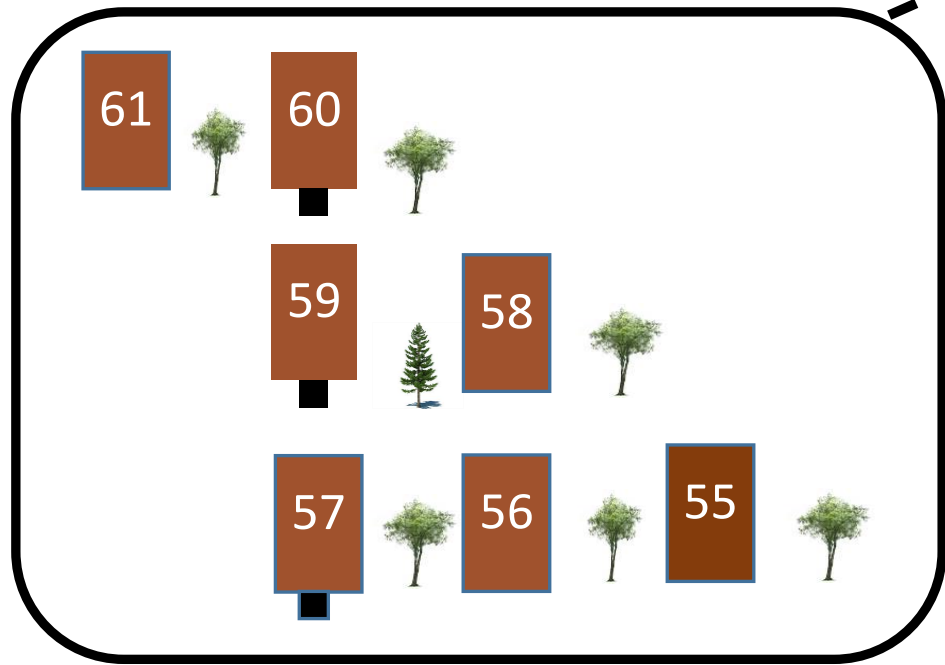

# Yealmpton Woodland Burial

## Grove B

Plot 55 is above Plot 52

 Burial

 Reserved plot

Memorial Plaque at head of grave 

You are here 

Tree positions may vary.

Nov 2017