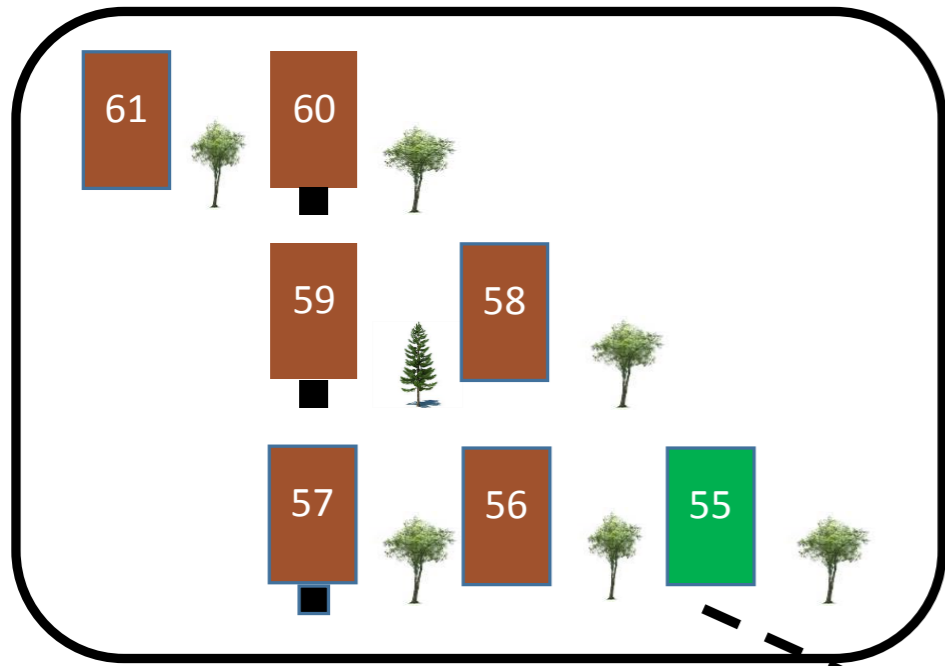

# Yealmpton Woodland Burial

## Grove B - from June 2005

Plot 55 is above Plot 52

 Burial

 Reserved plot

Memorial Plaque at head of grave 

You are here 

Tree positions may vary.

July 2014