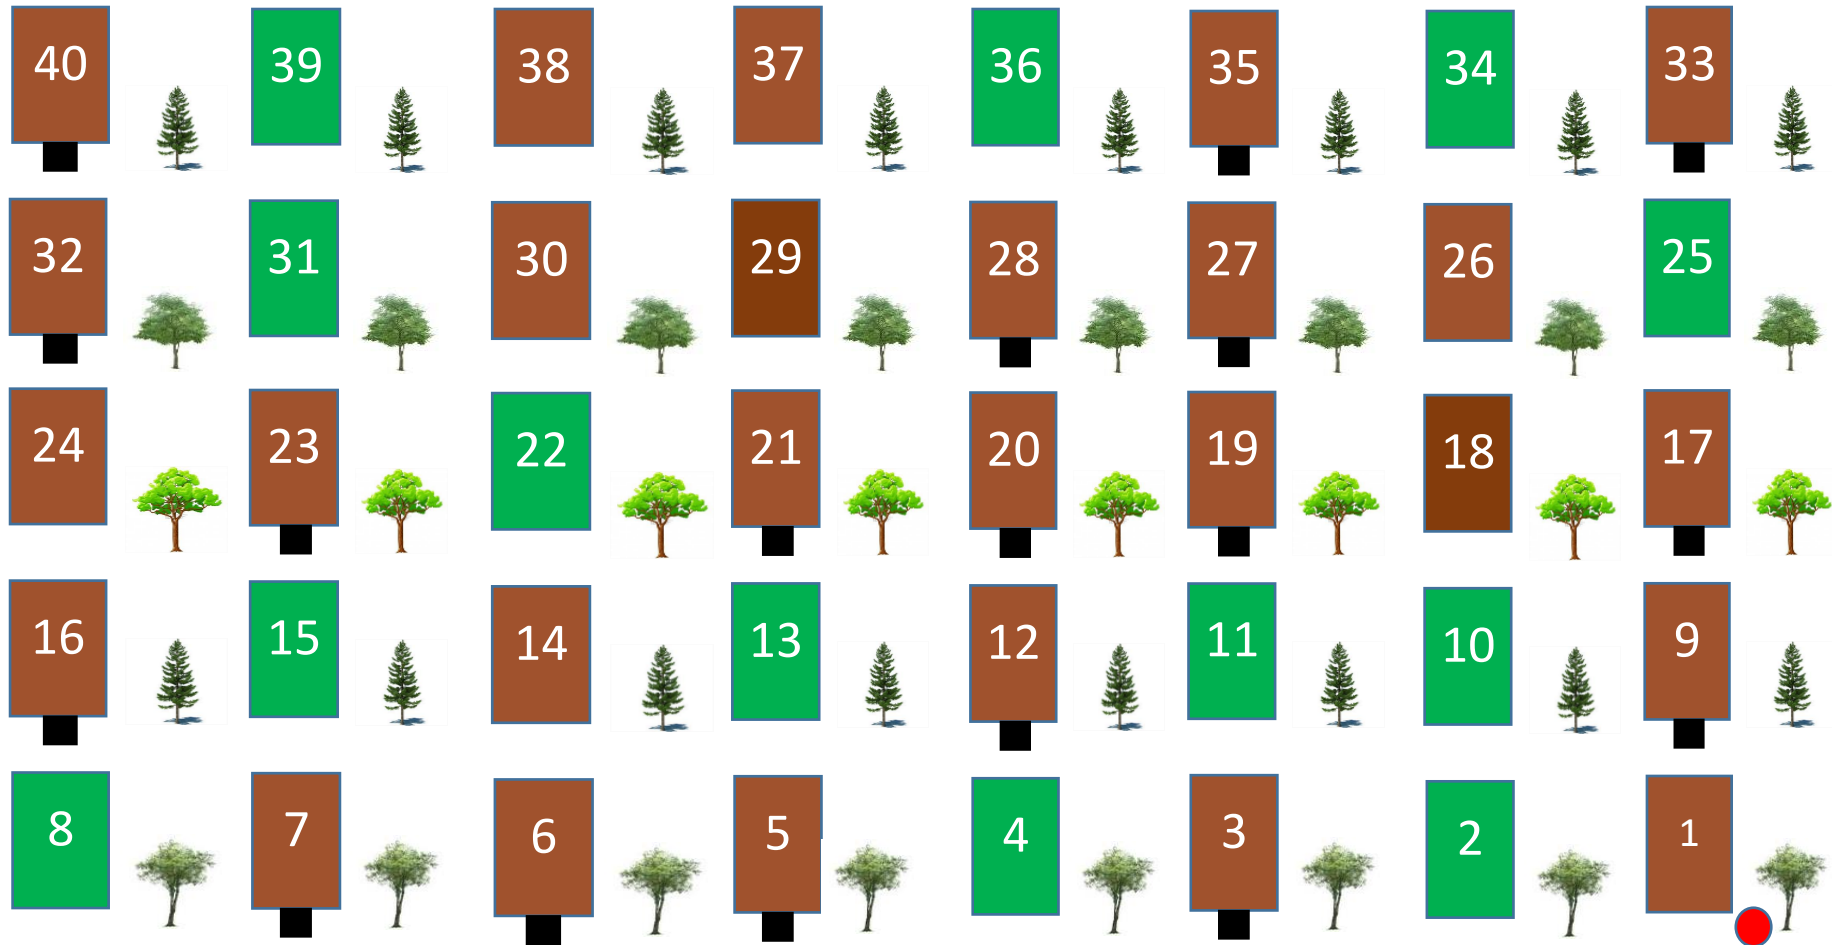

# Yealmpton Woodland Burial

## Grove C

You are here

 Burial       Reserved plot      Memorial Plaque at head of grave 

Tree positions may vary.

Nov 2017