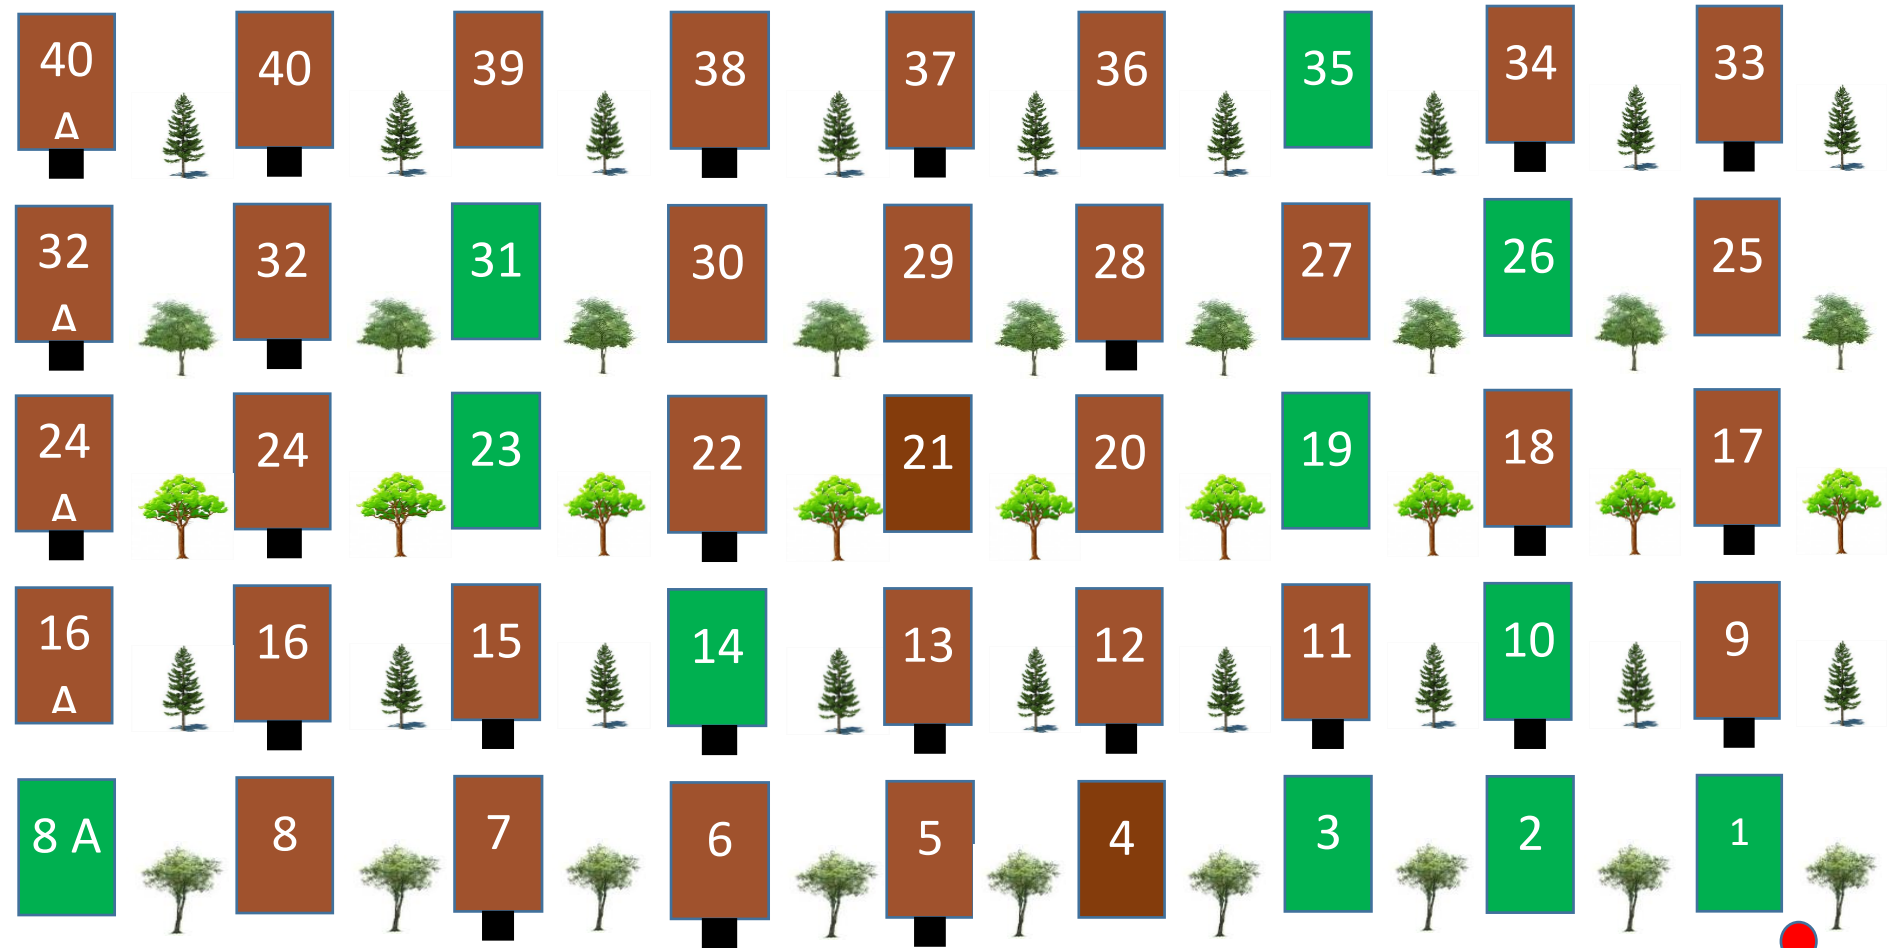

Yealmpton Woodland Burial

Grove D

You are here

Burial Reserved plot Memorial Plaque at head of grave

Tree positions may vary.

Nov 2017