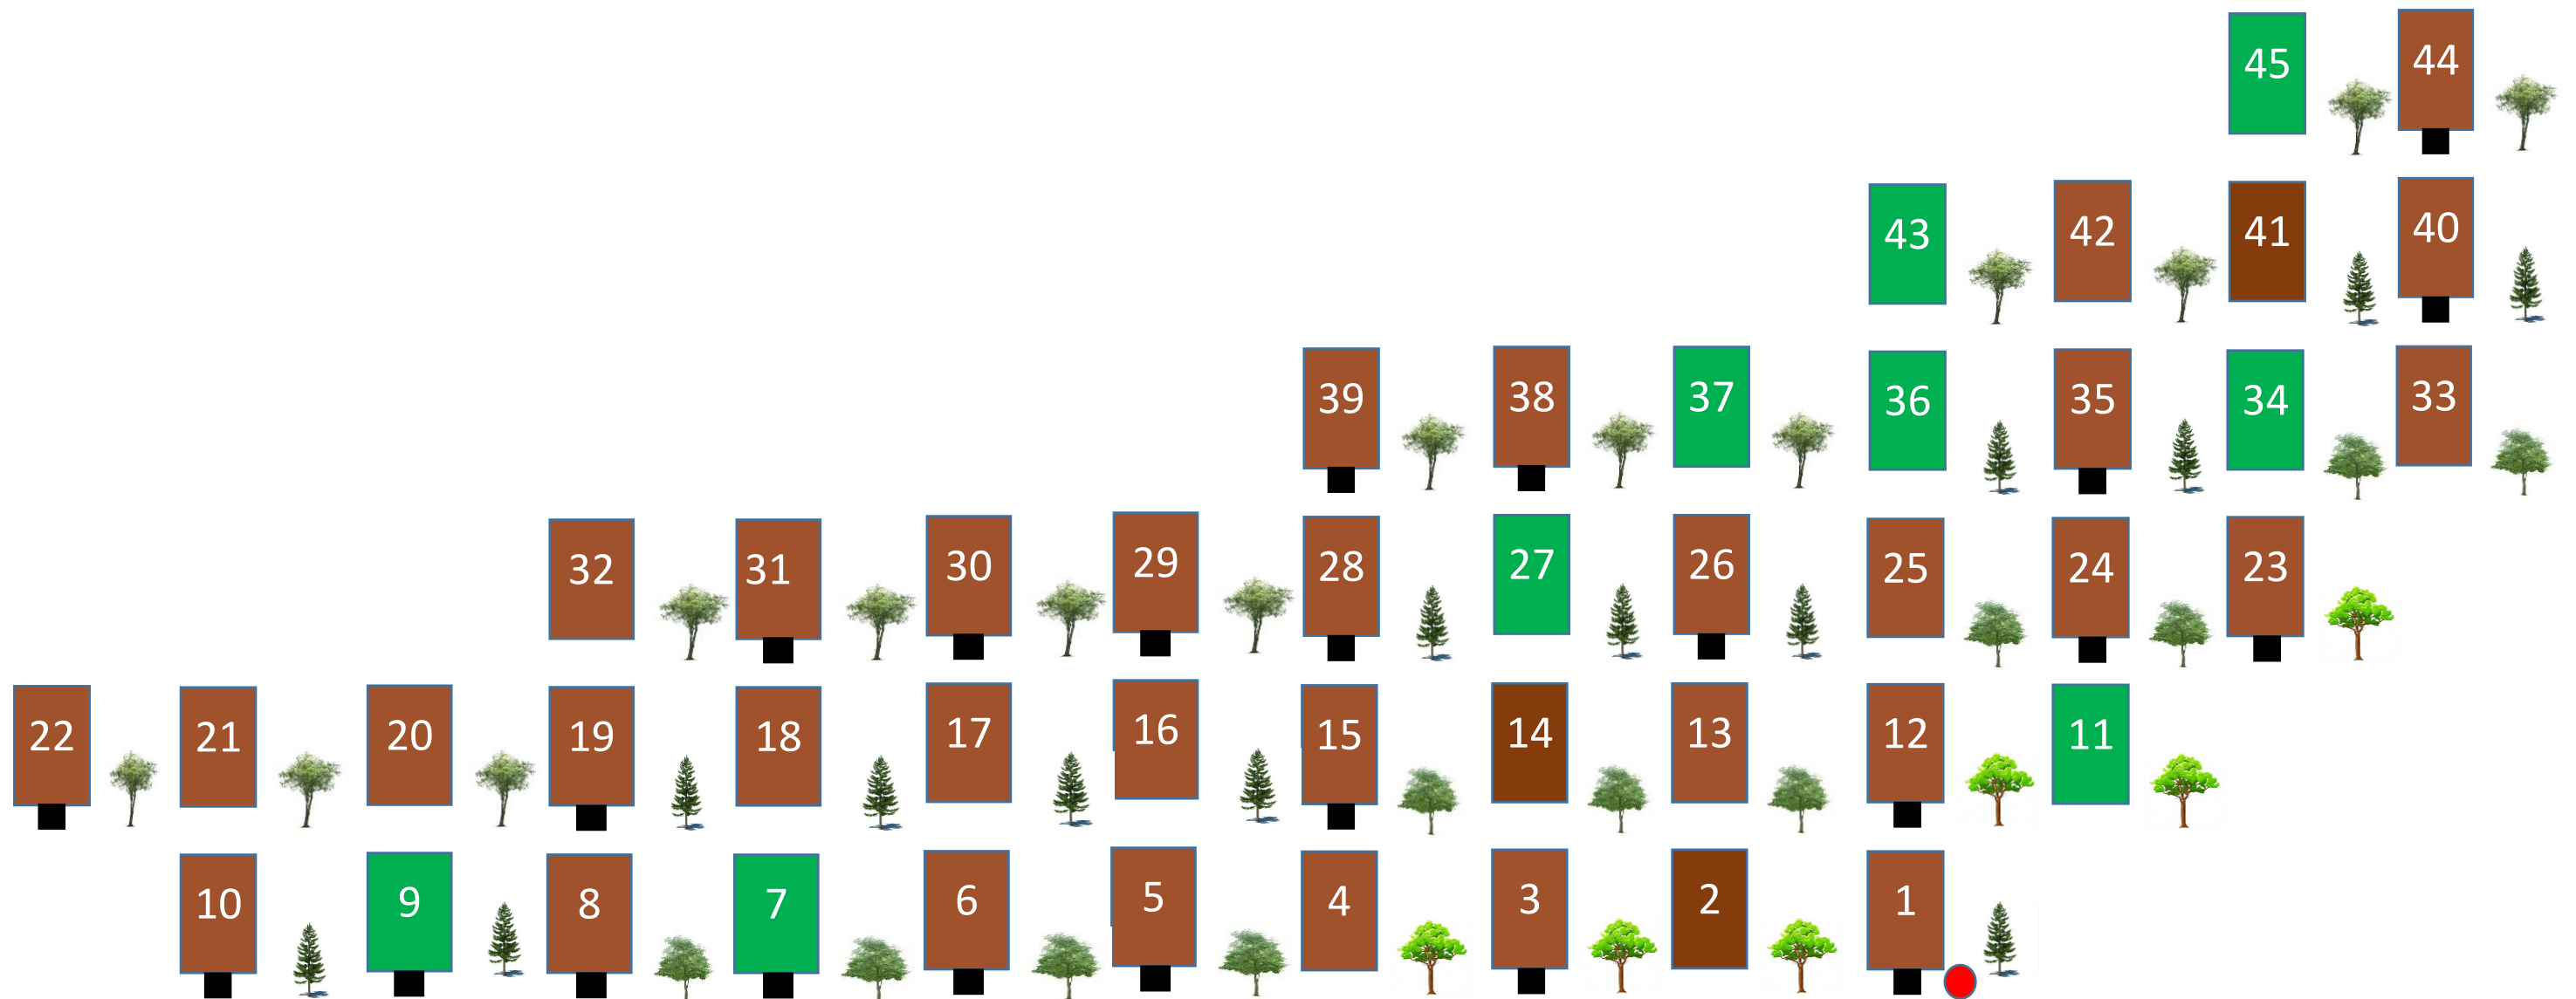

Yealmpton Woodland Burial

Grove E

 Burial  Reserved plot **Memorial Plaque at head of grave** 

You are here

Tree positions may vary.

Nov 2017