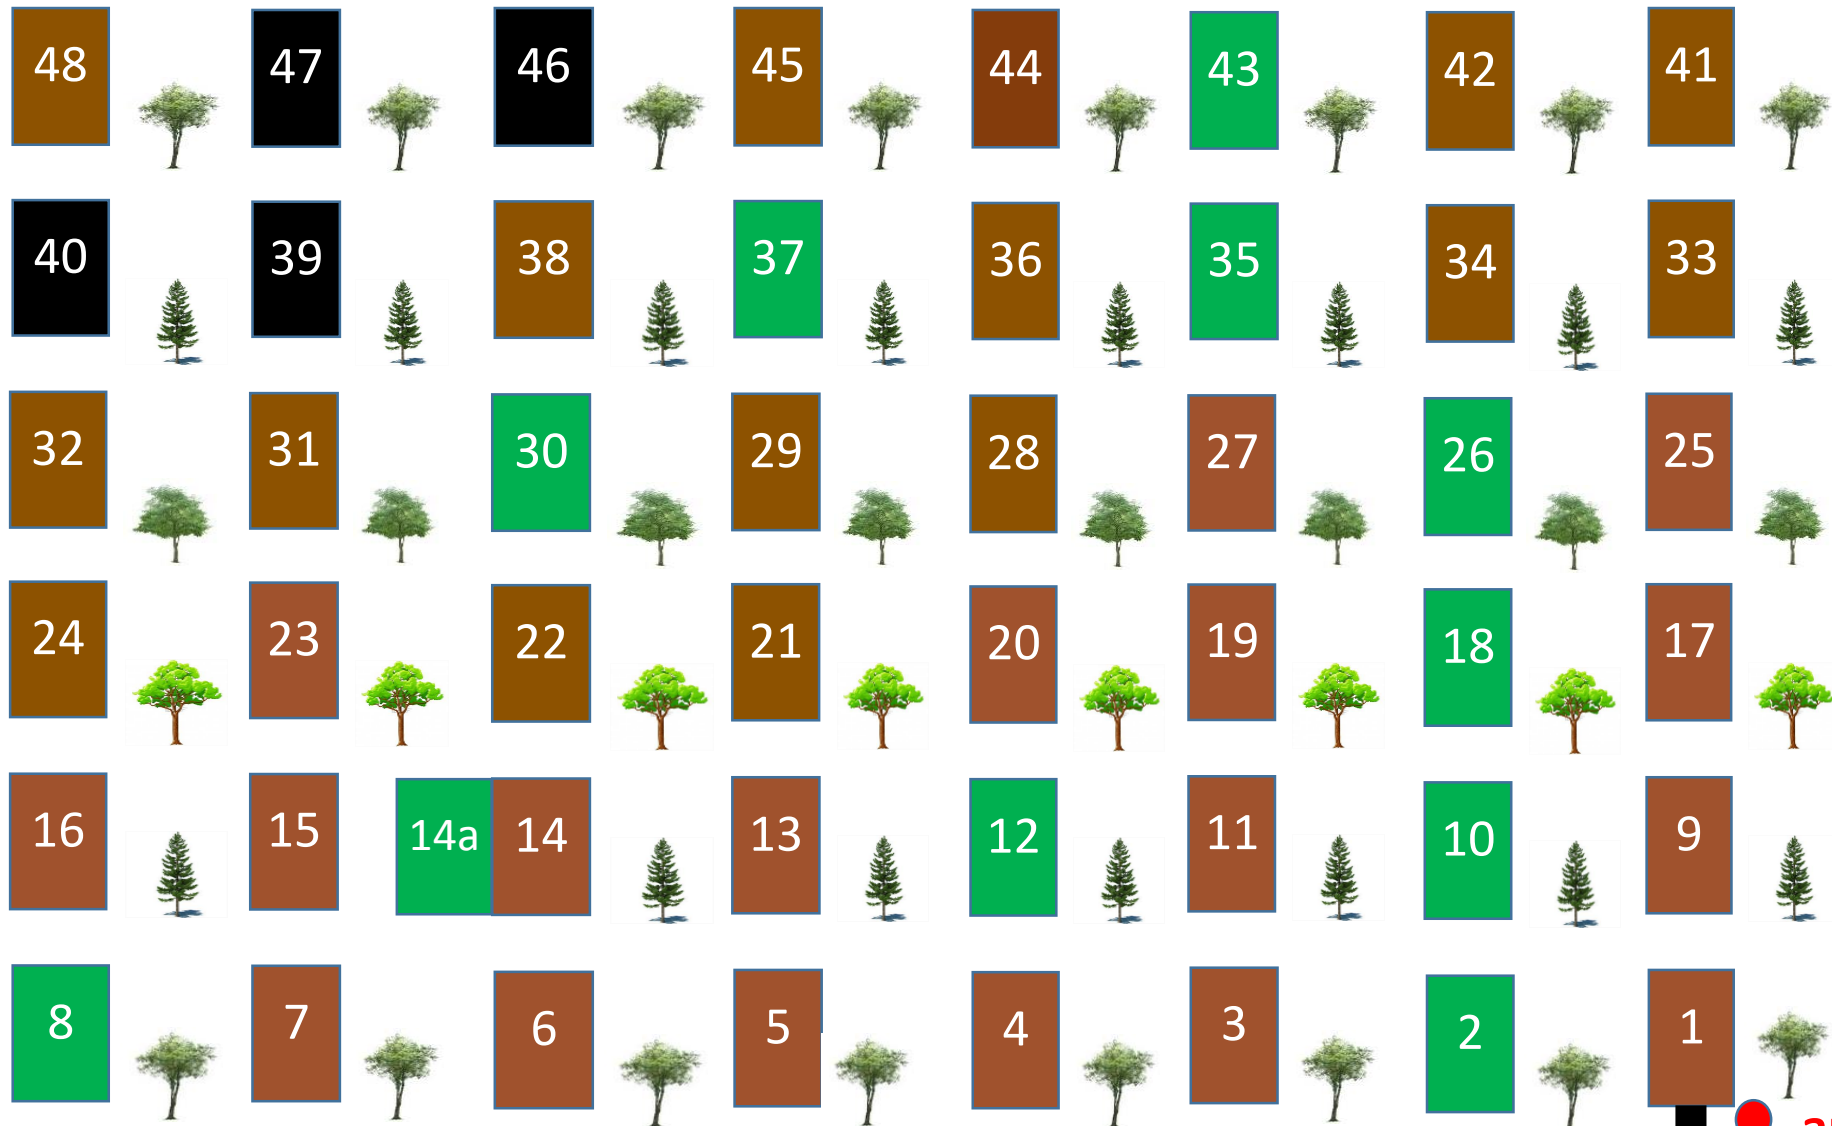

Yealmpton Woodland Burial

Grove F – updated 5th May 2015

You are here

 Burial
  Reserved plot
 Memorial Plaque at head of grave 

Memorial trees are planted to the right of graves.