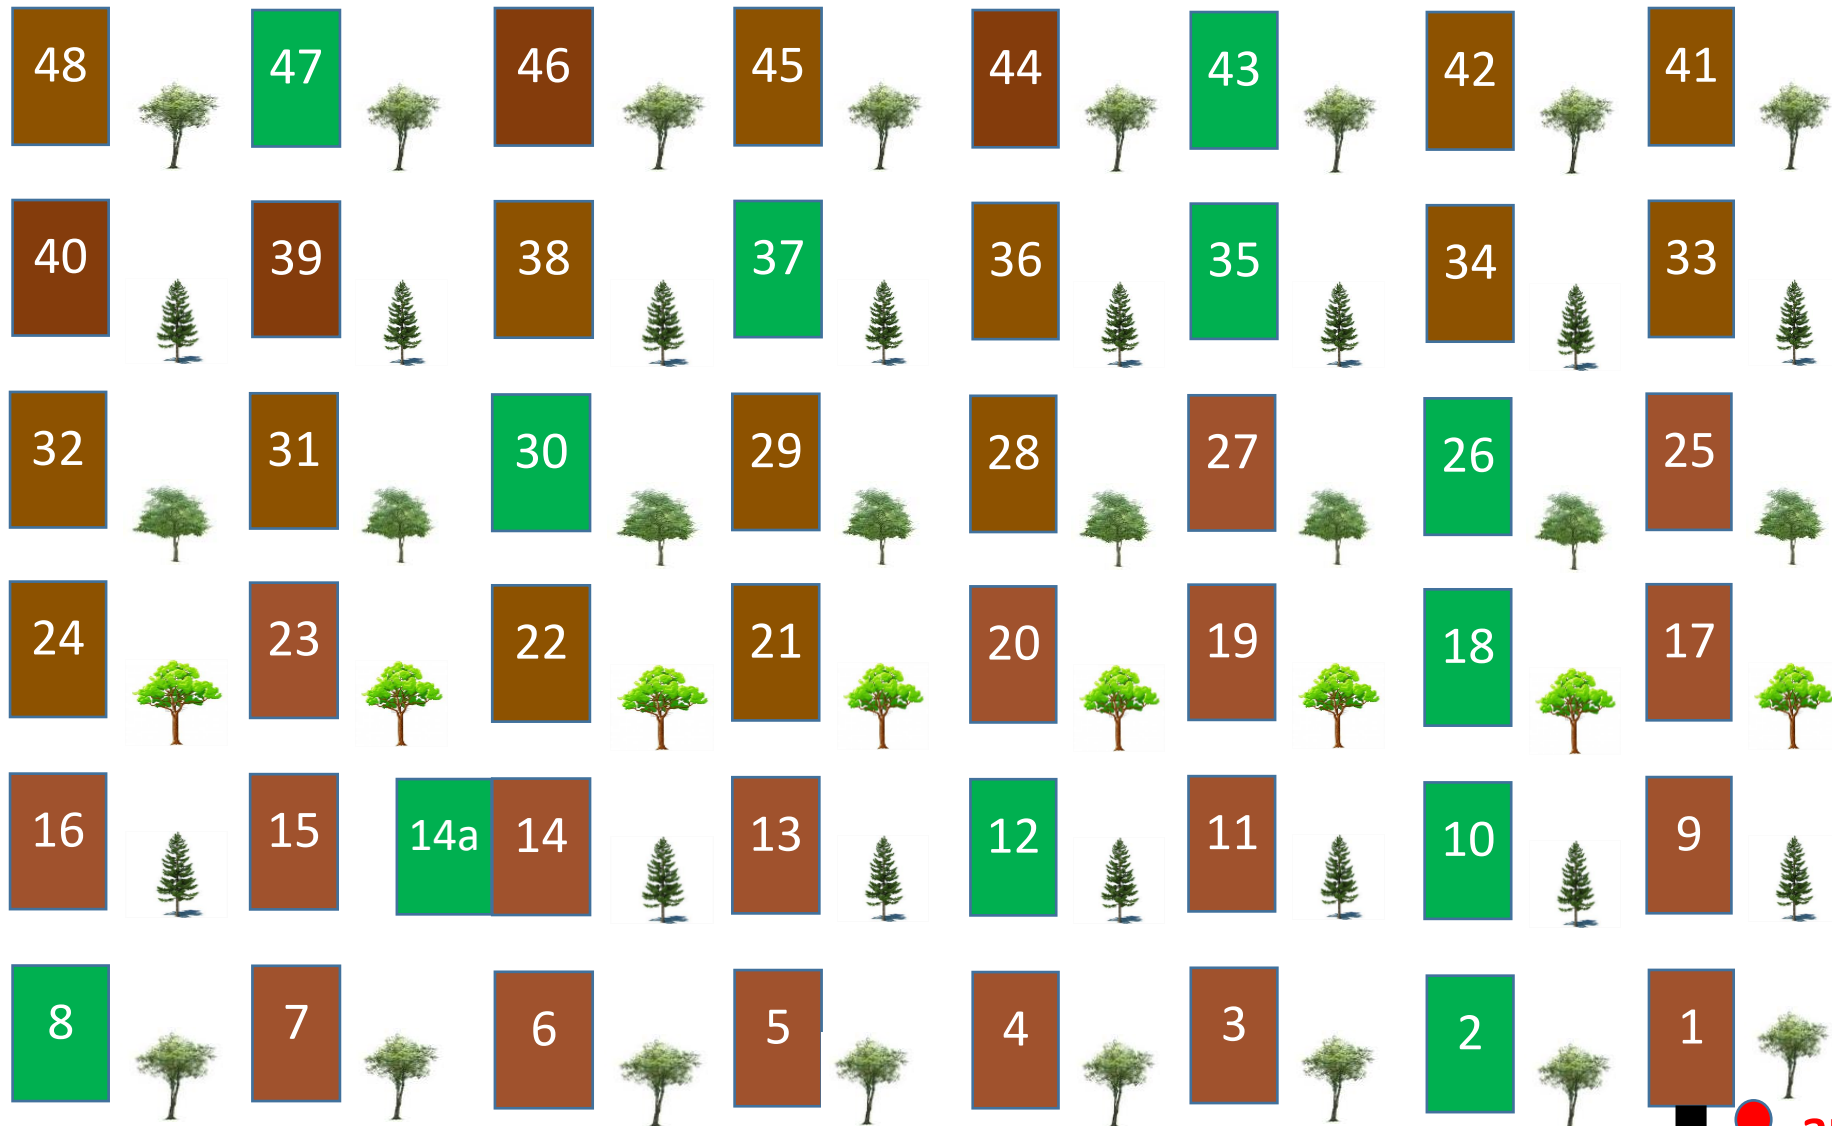

Yealmpton Woodland Burial

Grove F

You are here

Burial
 Reserved plot
 Memorial Plaque at head of grave

Memorial trees are planted to the right of graves.

Nov 2017