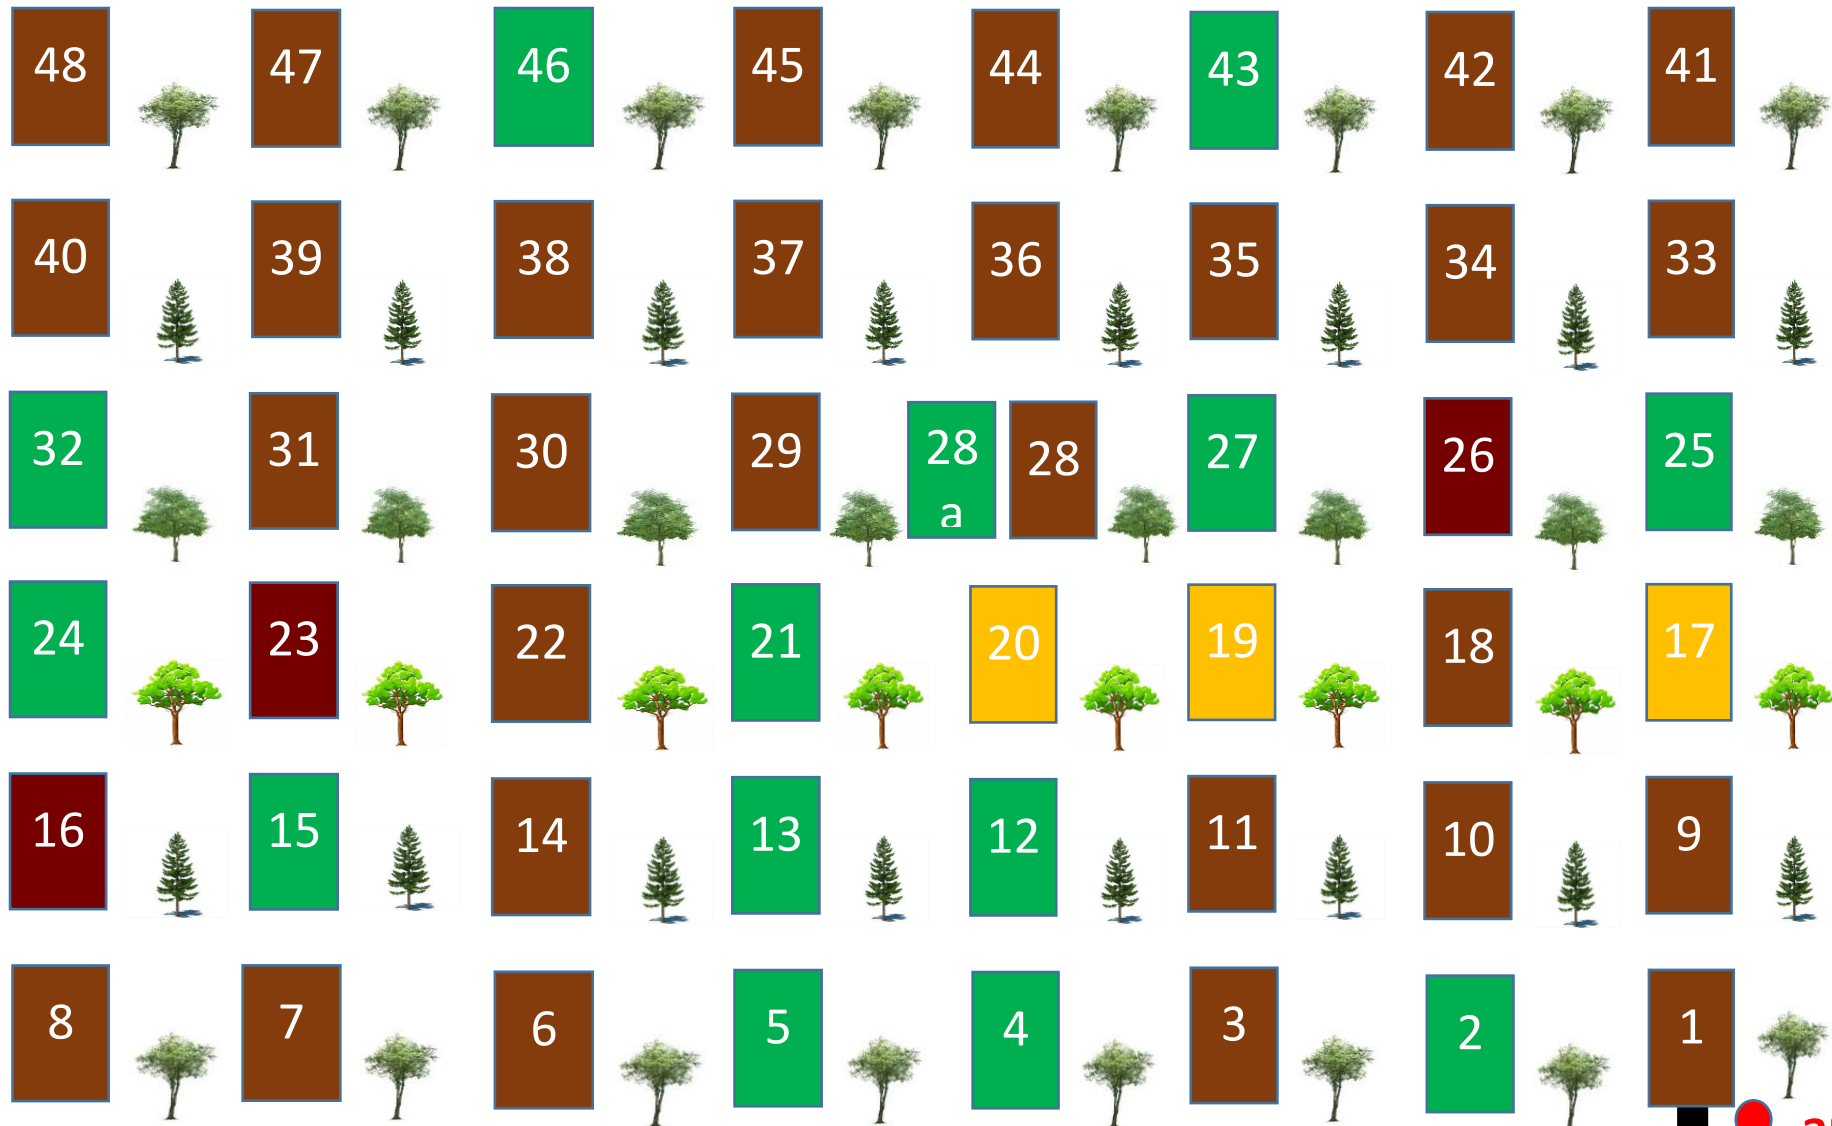

Yealmpton Woodland Burial

Grove G – updated 16 May 2017

You are here

Burial
 Reserved plot
 Ashes
 Memorial Plaque at head of grave

Memorial trees are planted to the right of graves.