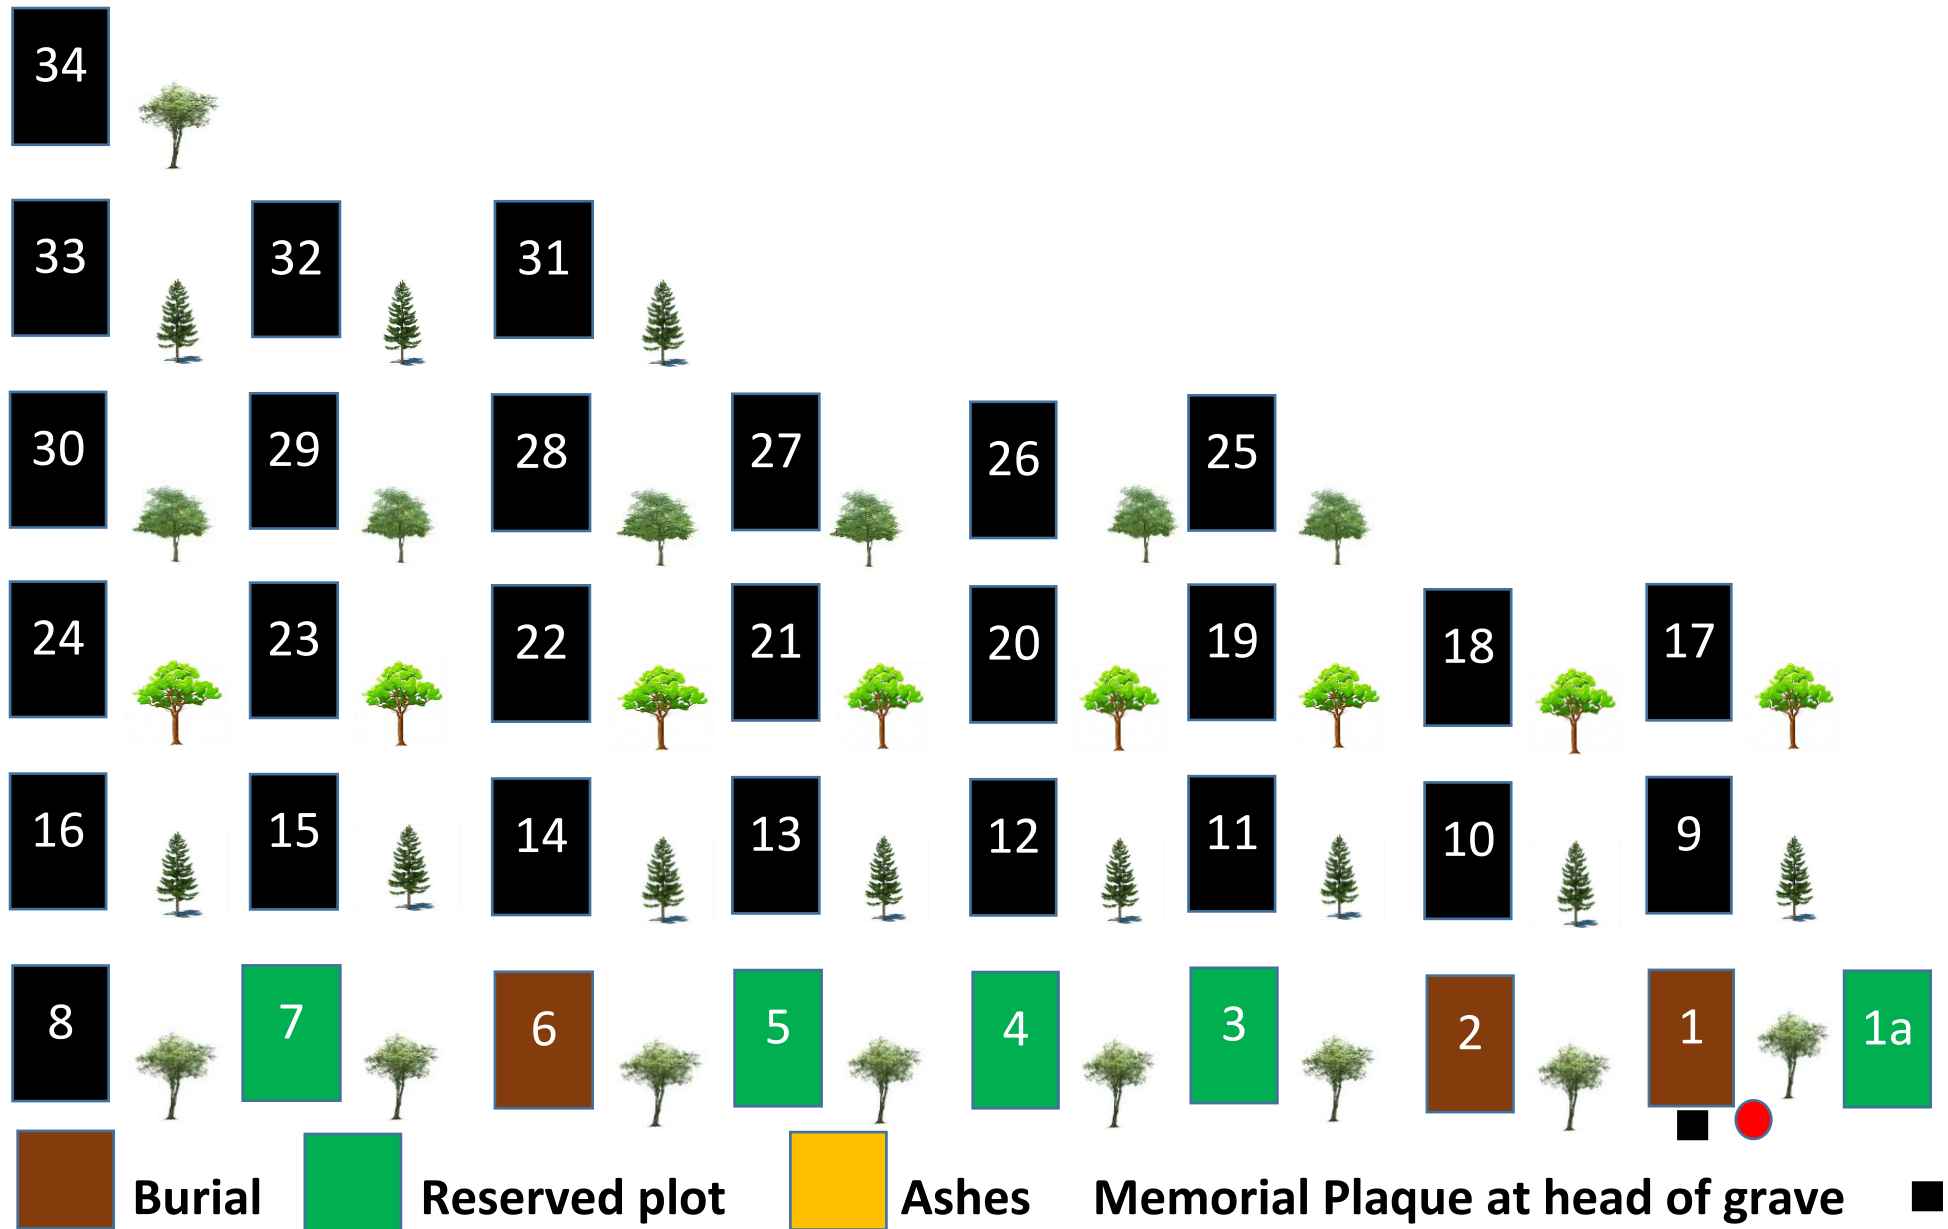

Yealmpton Woodland Burial

Grove H – updated 4 May 2017

Memorial trees are planted to the right of graves.

You are here