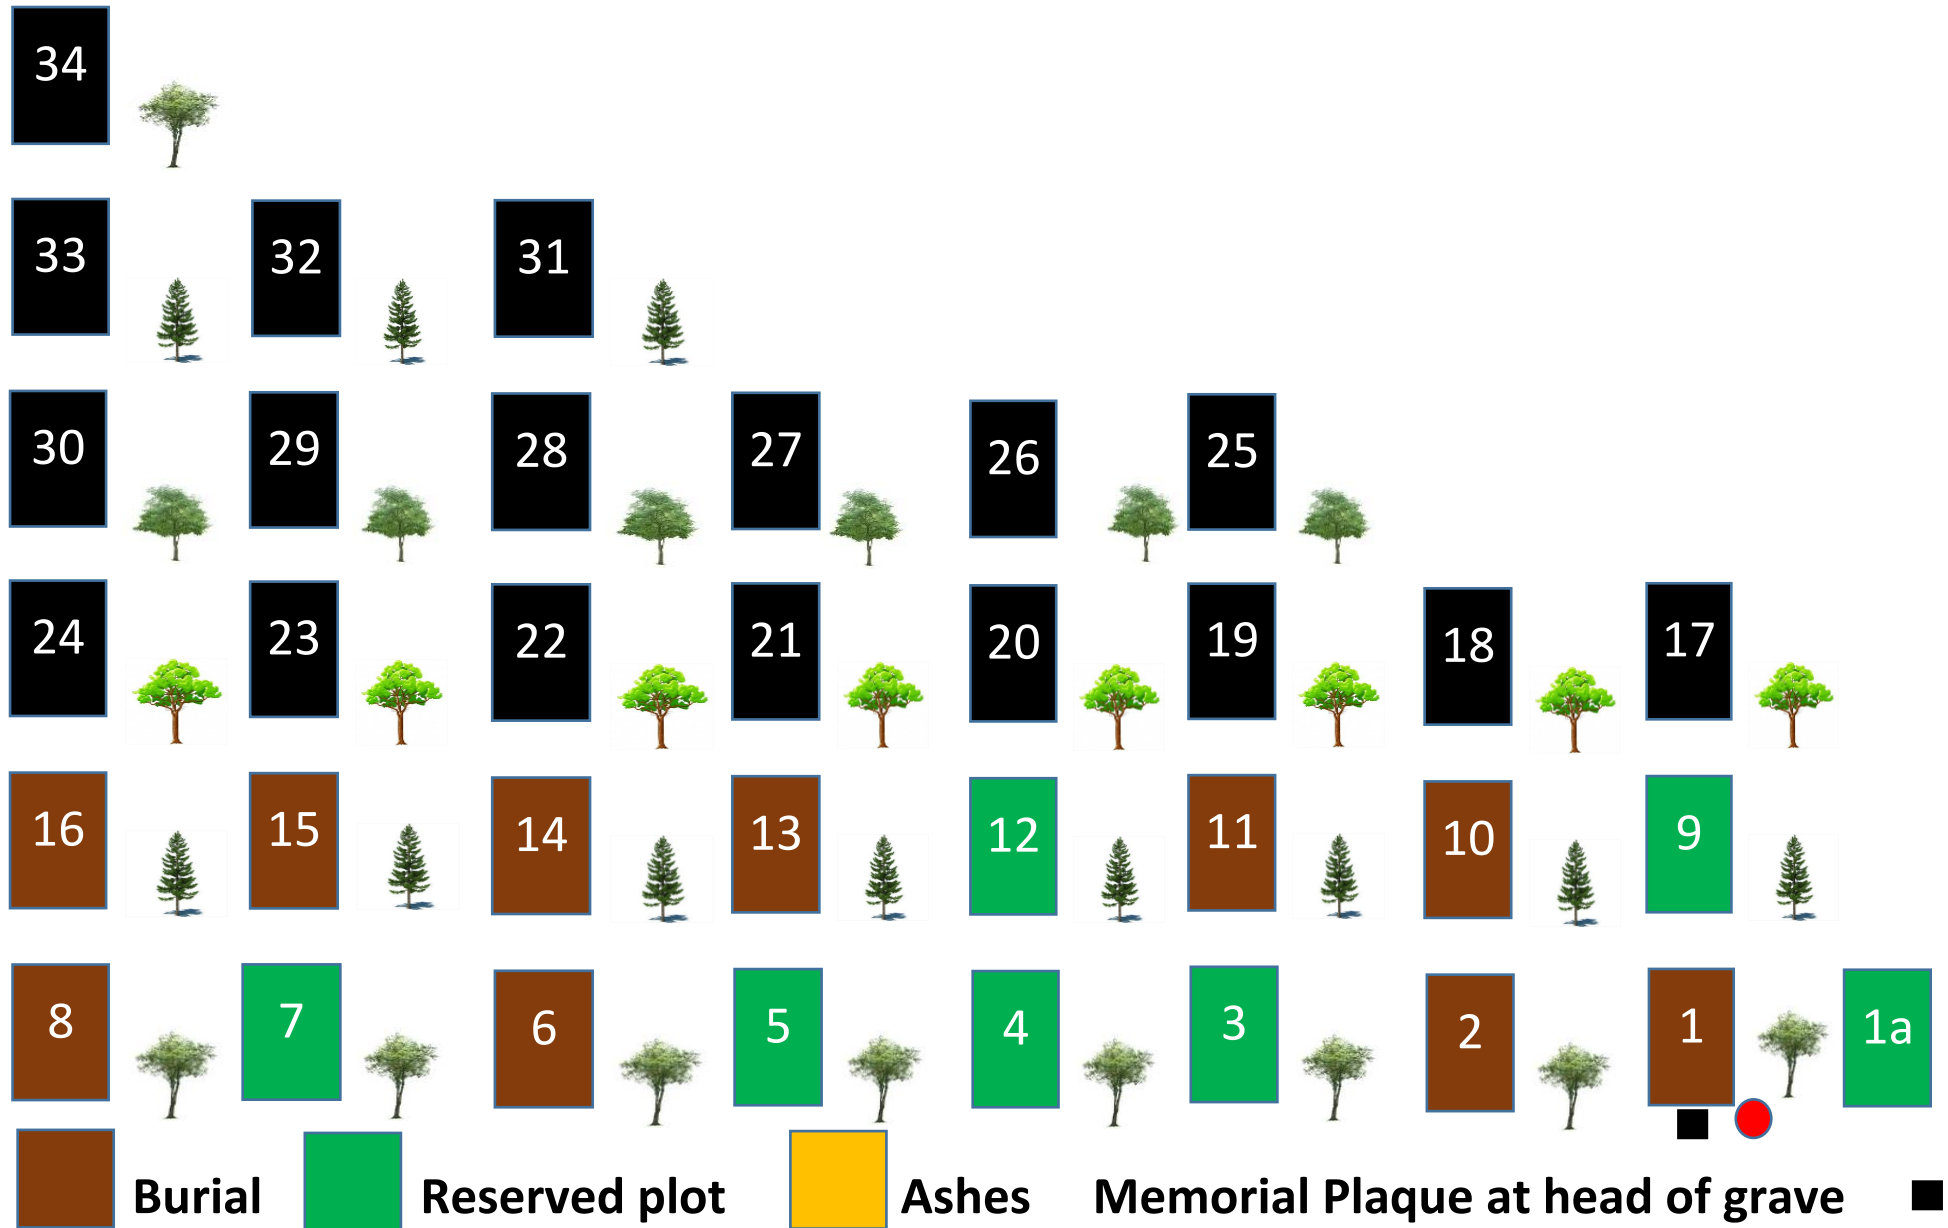

Yealmpton Woodland Burial

Grove H

Nov 2017

Memorial trees are planted to the right of graves.

You are here