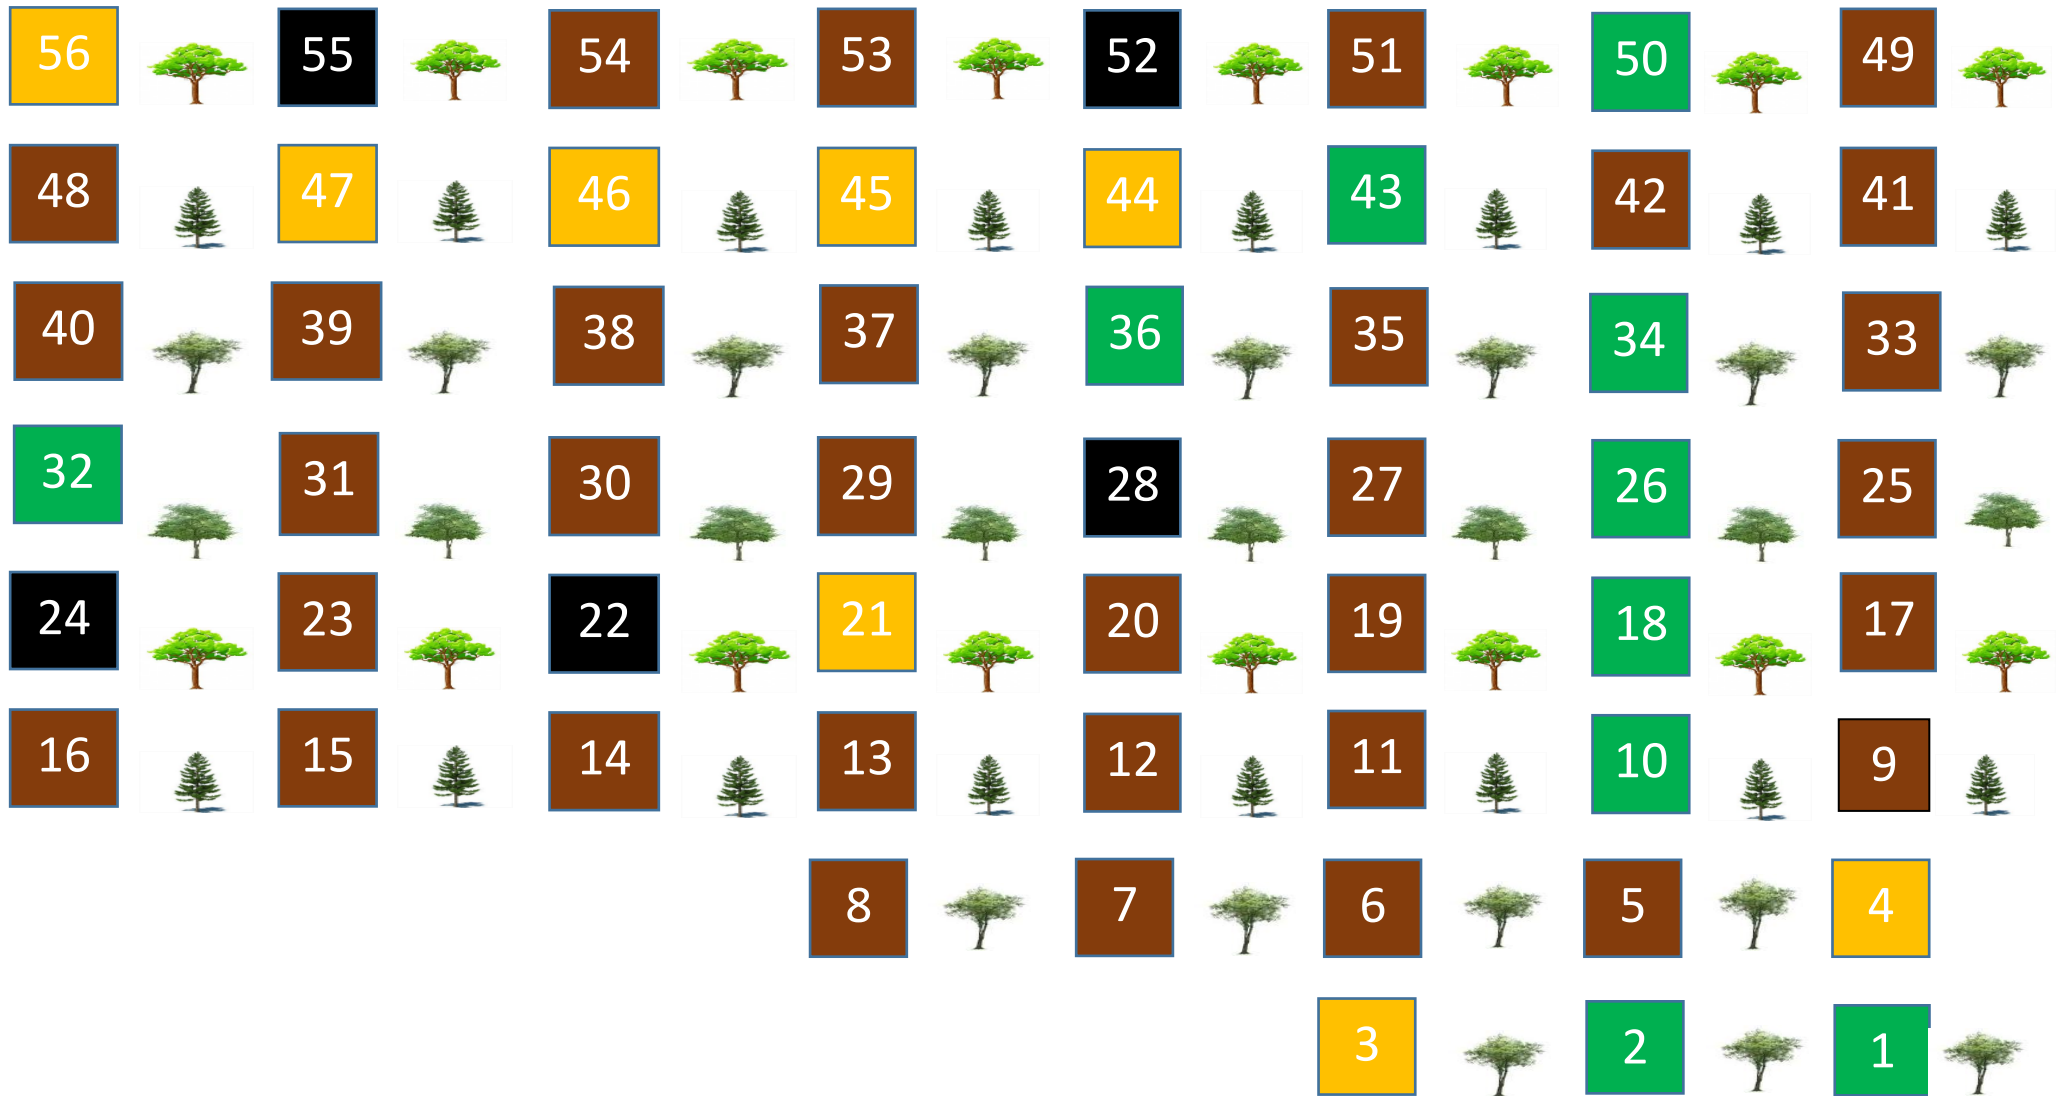

Yealmpton Woodland Burial

Grove K – February 2023

Memorial trees are planted to the right of graves.

You are here ●

Burial
 Reserved plot
 Ashes
 Memorial Plaque at head of grave