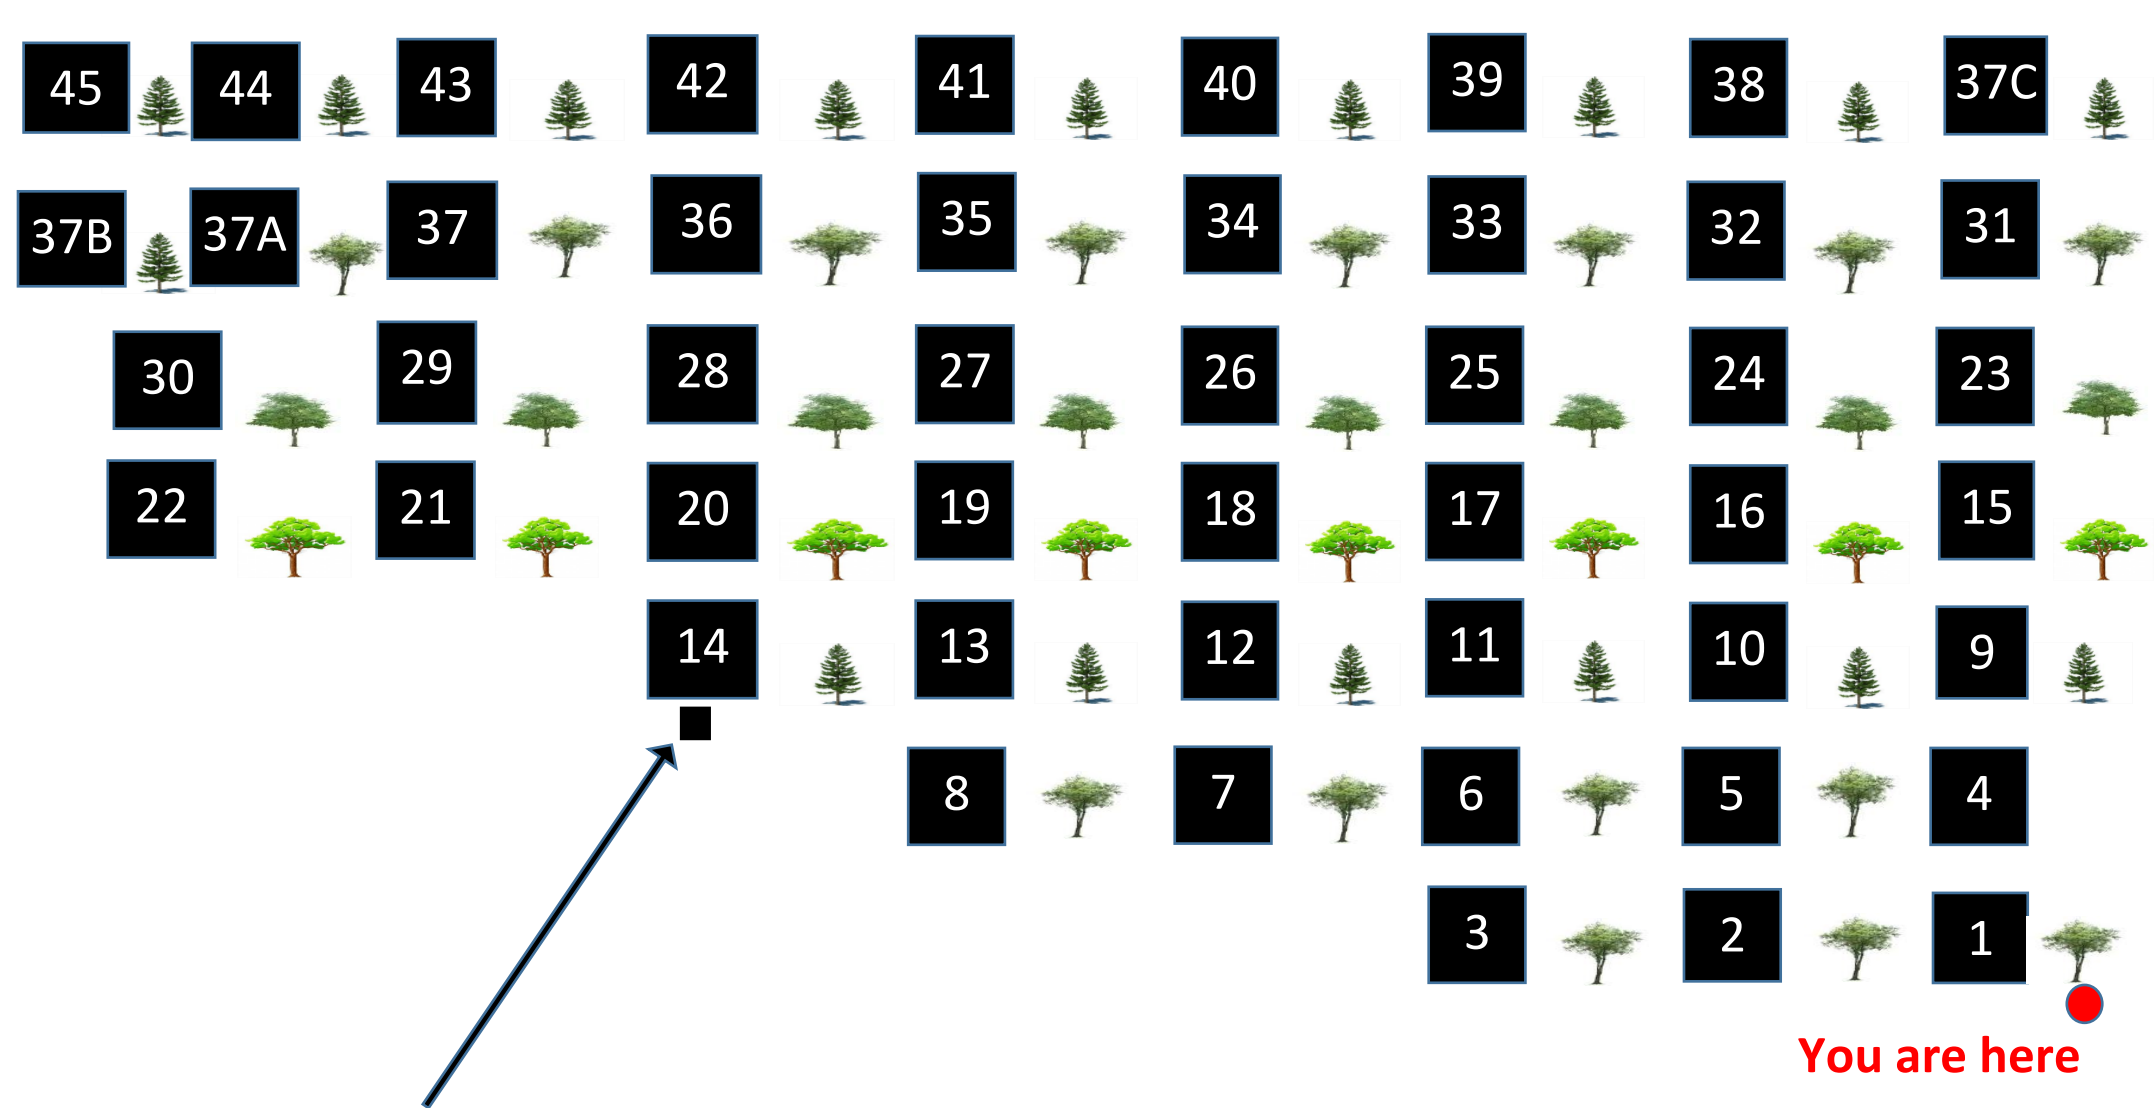

GROVE - L

Memorial Plaques (if placed) are at the head of graves and Memorial Trees to the right of graves.

This chart is for grave identification only; see charts at www.woodlandburial.org.uk or call 07739 806898 for available plots.