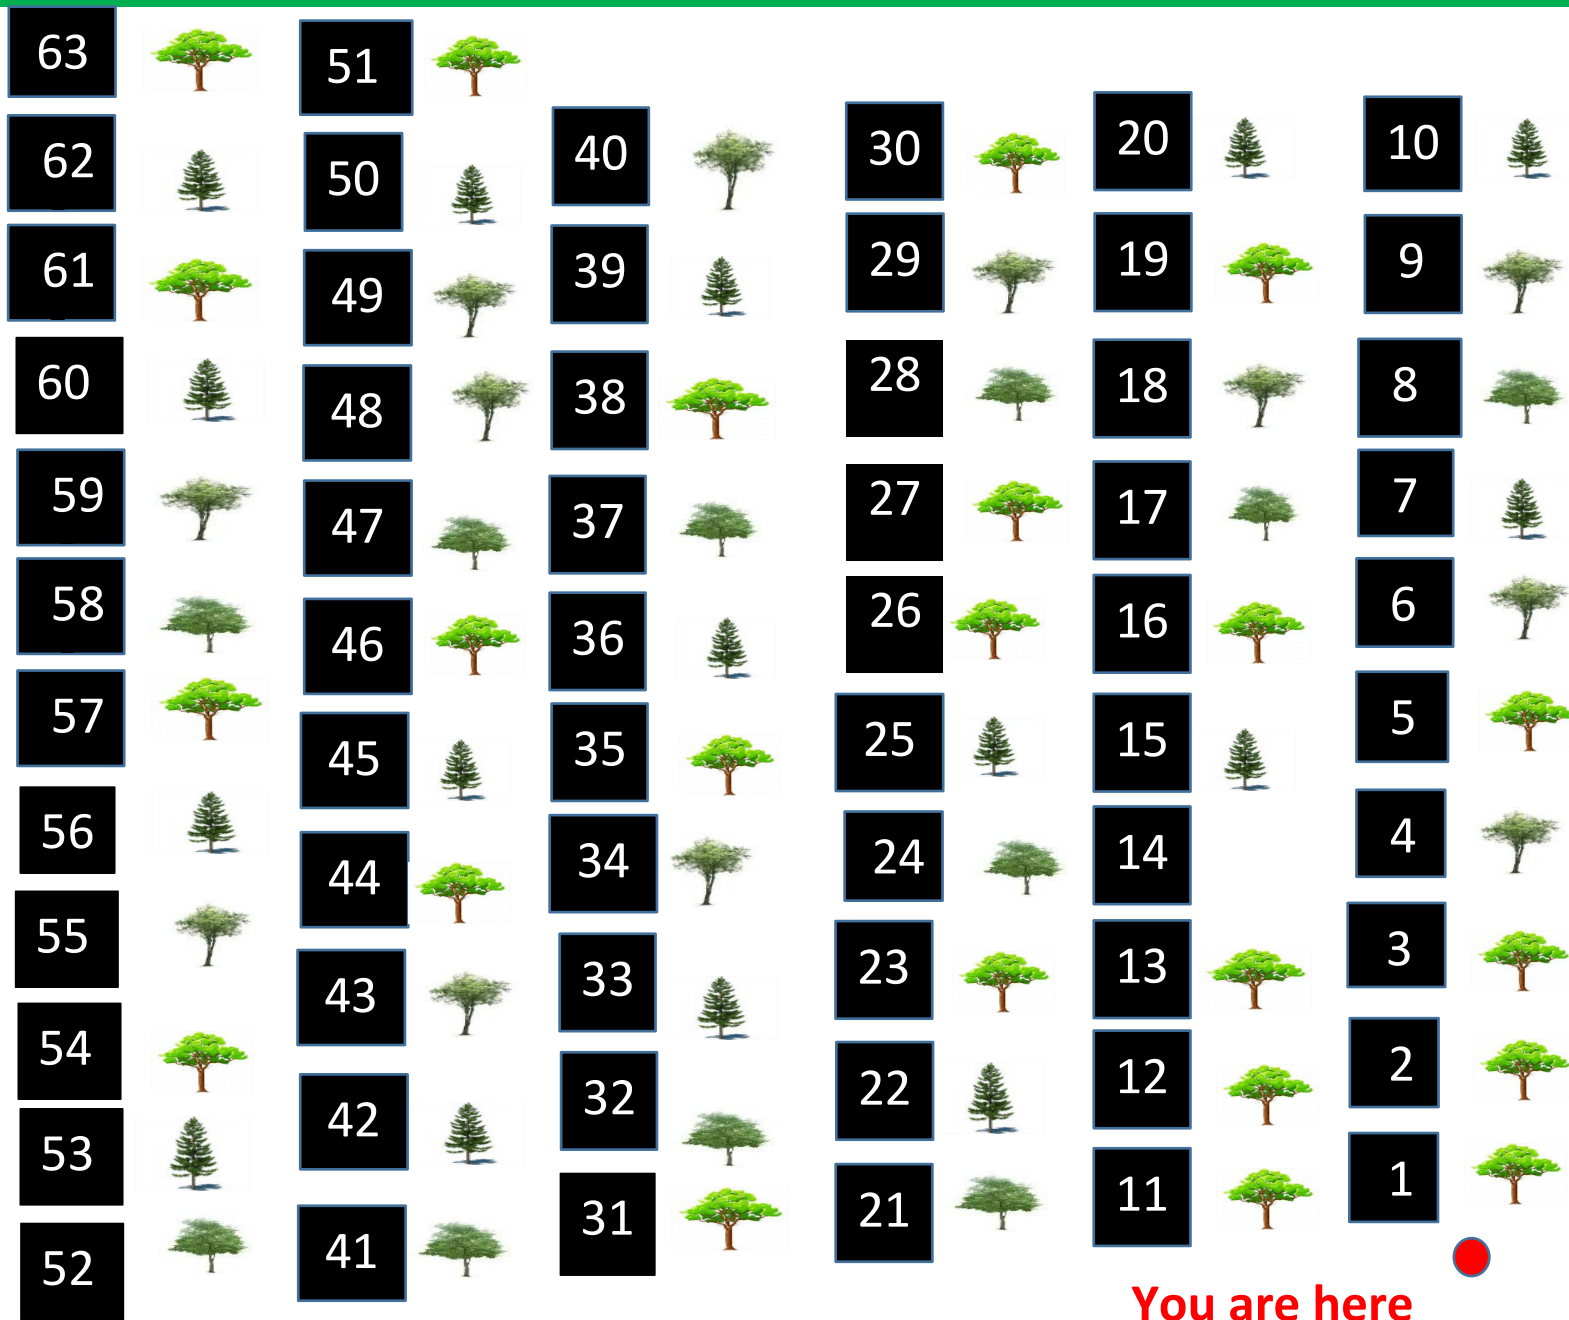

GROVE - Ma

Plots 64 – 105 are to the left

You are here

Memorial Plaques (if placed) are at the head of graves and Memorial Trees to the right of graves.