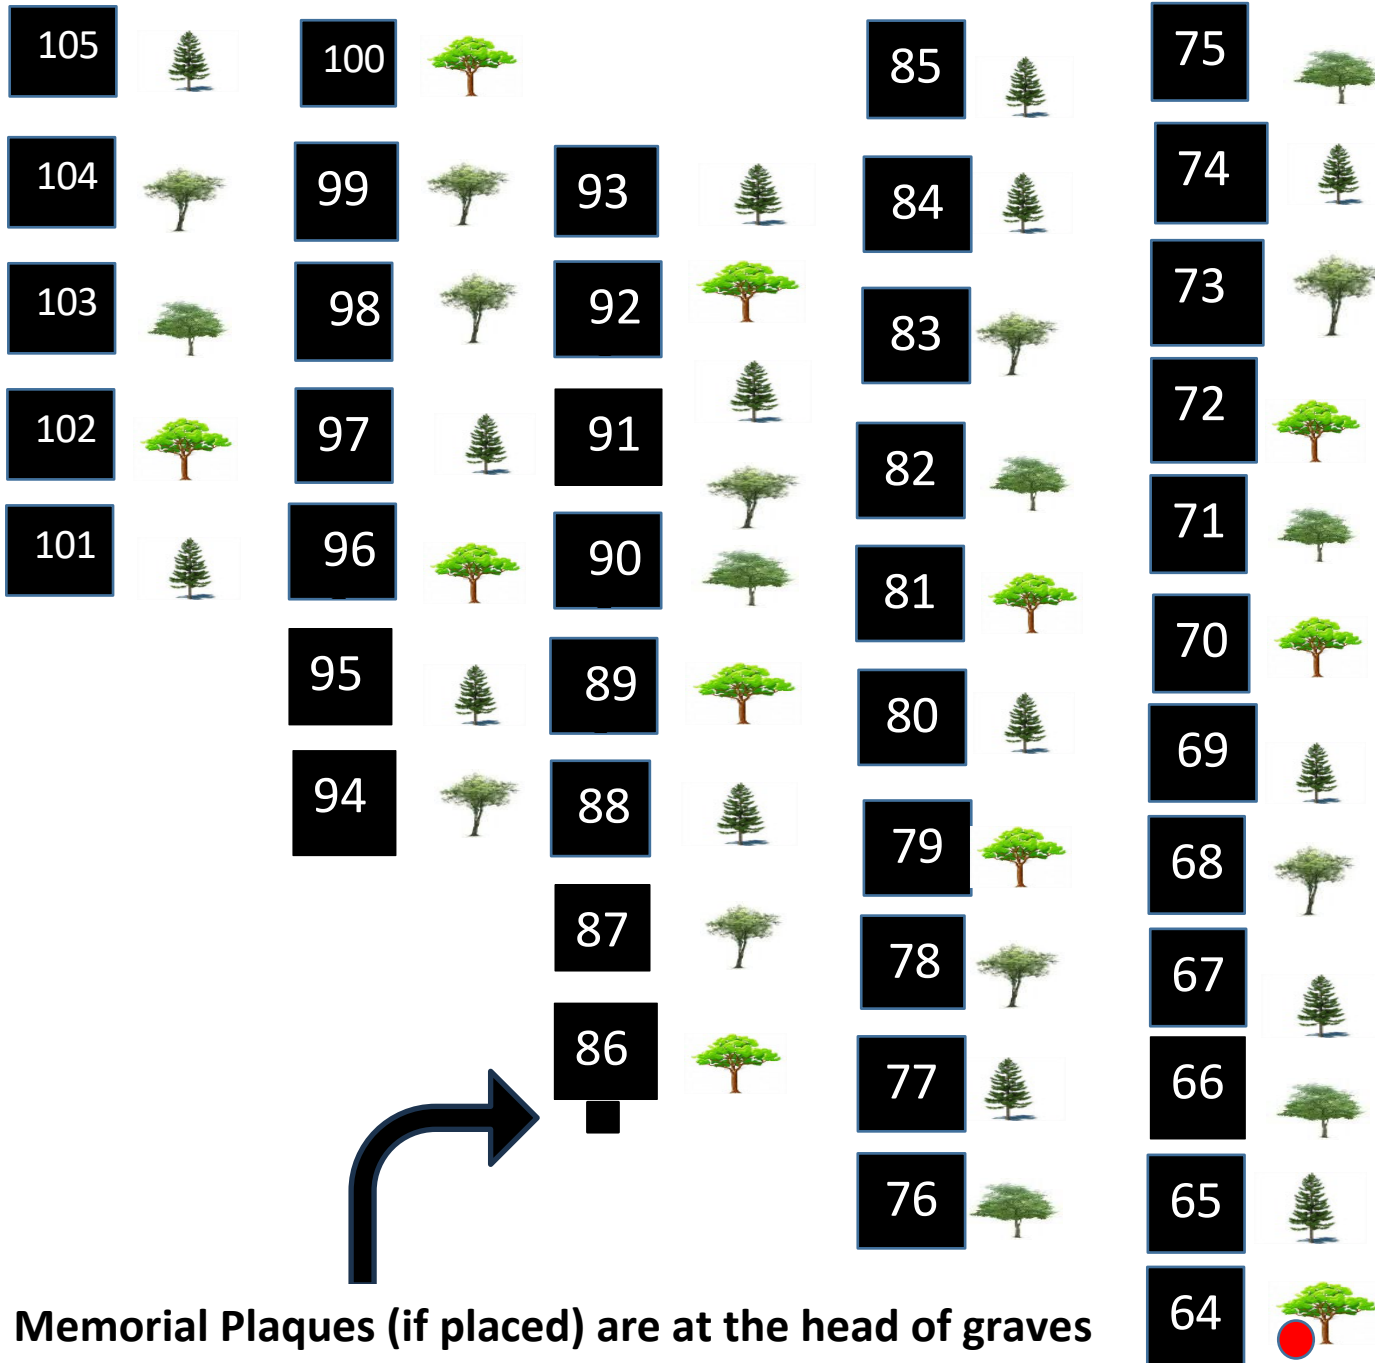

Grove - Mb

Plots 1 -63 are to the right

Memorial Plaques (if placed) are at the head of graves and Memorial Trees to the right of graves.

You are here